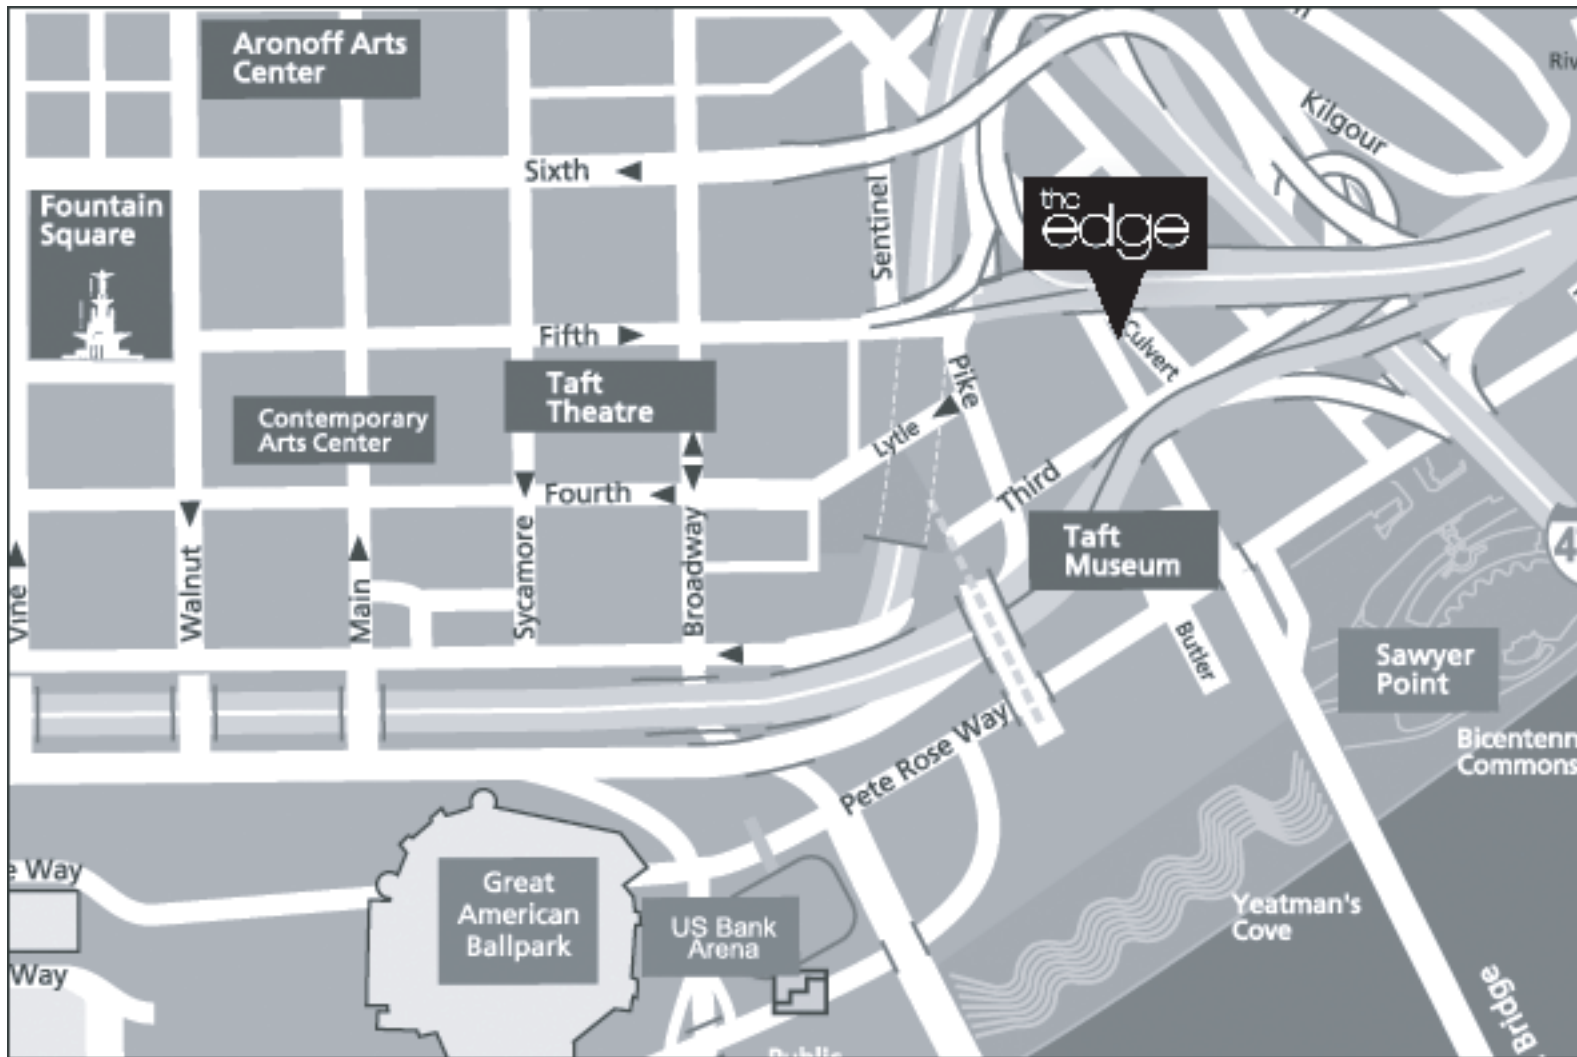

# the edge

## Fountain Square:

Travel east on Fifth Street 4 ½ blocks to right on Pike Street to far left lane straight ahead past Taft Museum to left on East 3rd to left on Culvert @ 310 on the left.

live on it

513.381.3343