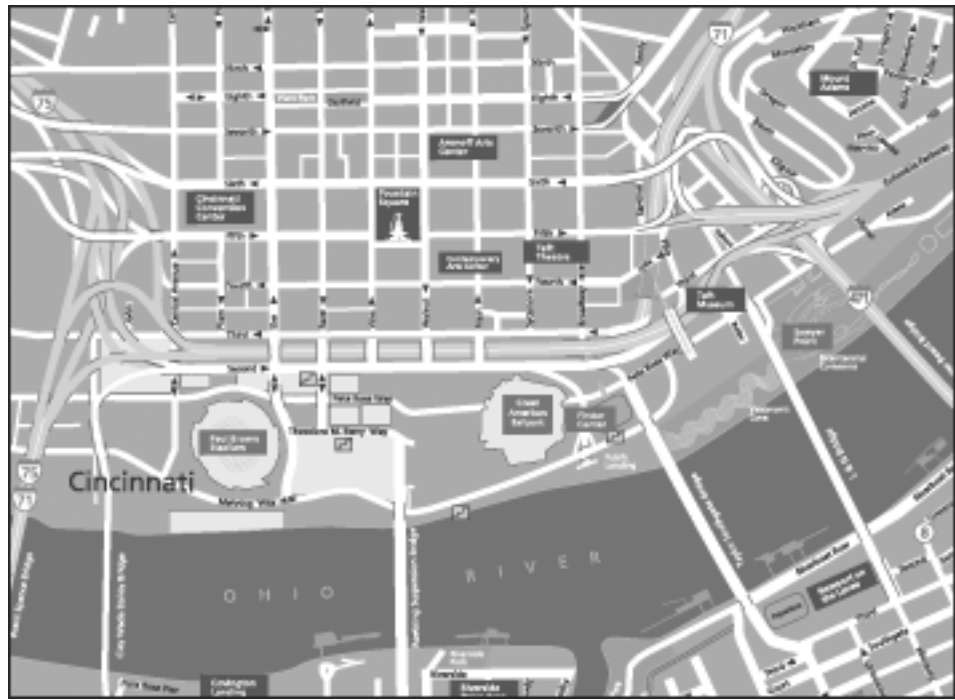

# the edge

## Fountain Square:

Travel east on Fifth Street 4 ½ blocks to right on Pike Street to far left lane straight ahead past Taft Museum to left on East 3rd to left on Culvert @ 310 on the left.

live on it

513.381.3343