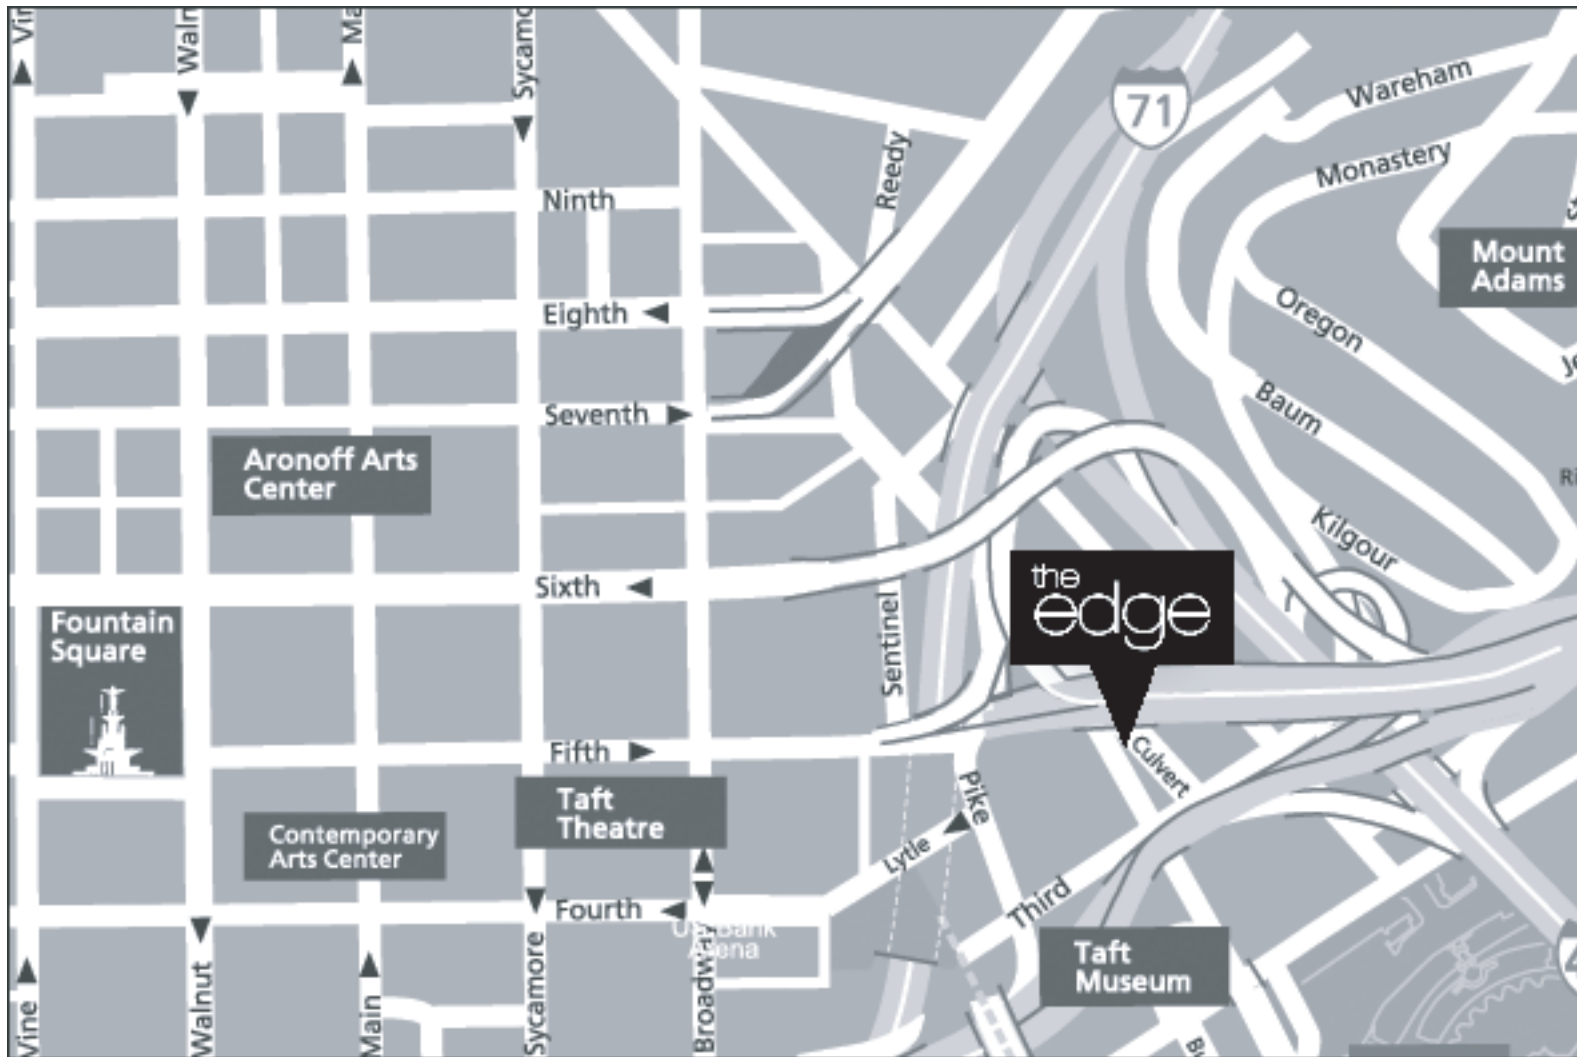

the edge

I-71 Southbound from the north:

Exit # 2 Gilbert Avenue to left on Sycamore to Left on East 5th Street to right on Pike Street to far left lane straight ahead past Taft Museum to left on East 3rd to left on Culvert @ 310 on the left.