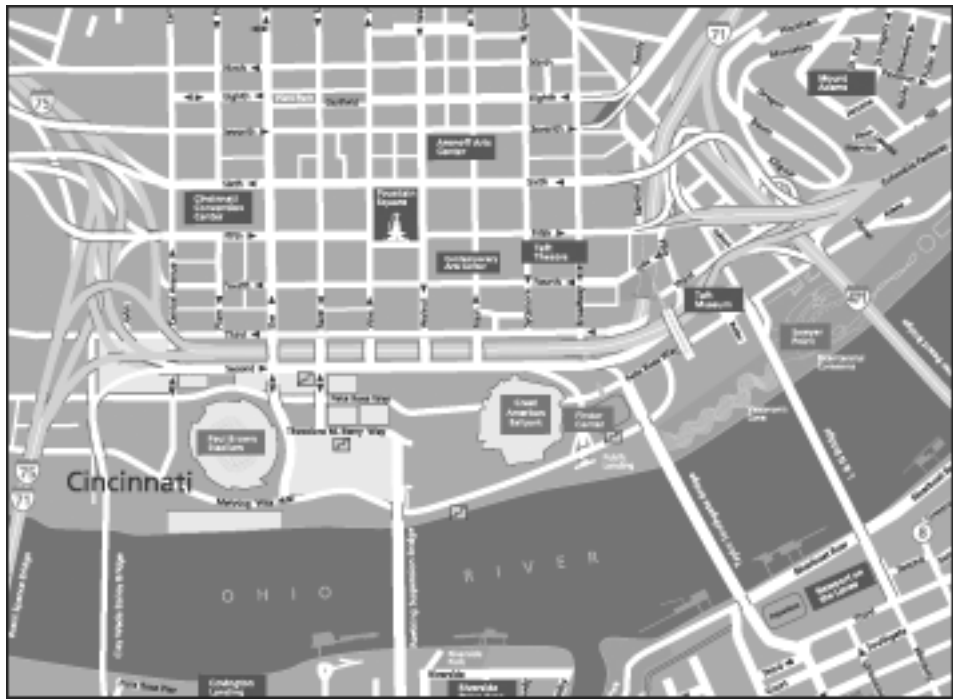

the edge

I-71 Southbound from the north:

Exit # 2 Gilbert Avenue to left on Sycamore to Left on East 5th Street to right on Pike Street to far left lane straight ahead past Taft Museum to left on East 3rd to left on Culvert @ 310 on the left.