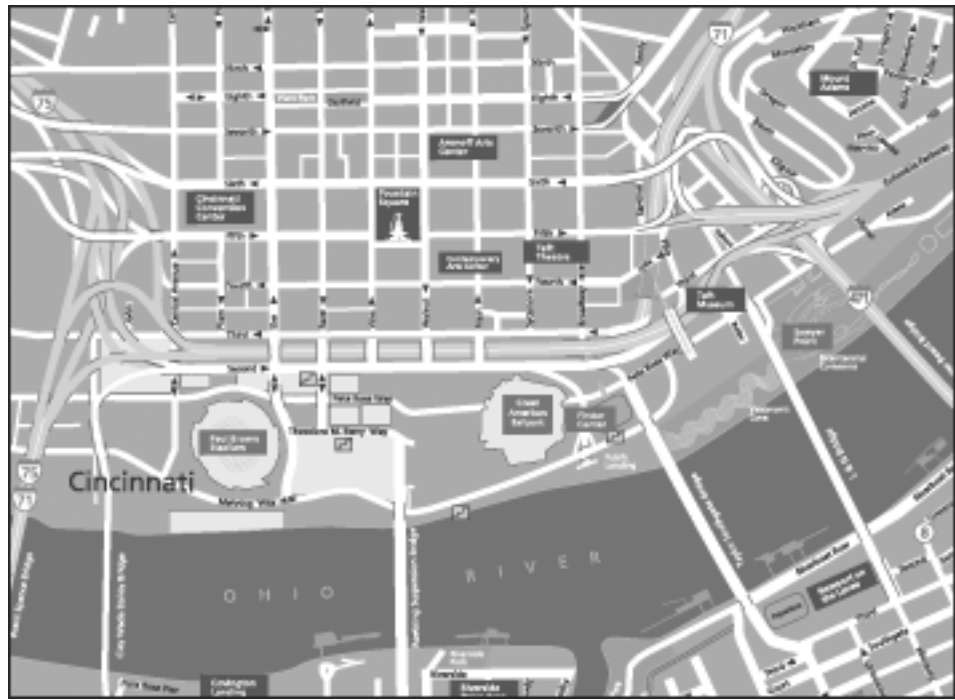

the edge

471 Northbound from the South:

Right lane exit 6th street to Left on Sycamore to Left on 5th street to Right on Pike street to far left lane straight ahead past Taft Museum to Left on East 3rd to left on Culvert @ 310 on the left.

live on it

513.381.3343

edgecondo.com

Copyright © Sky Lofts, LLC. All rights reserved. Prices and terms are subject to change. All renderings and floor plans are artist's conceptual drawings, may contain options and will vary from the actual plans and units as built. We reserve the right to make changes to the floor plans, specifications, dimensions and elevations without prior notice. Square footage numbers are approximate and may vary depending on the standard of measurement used.