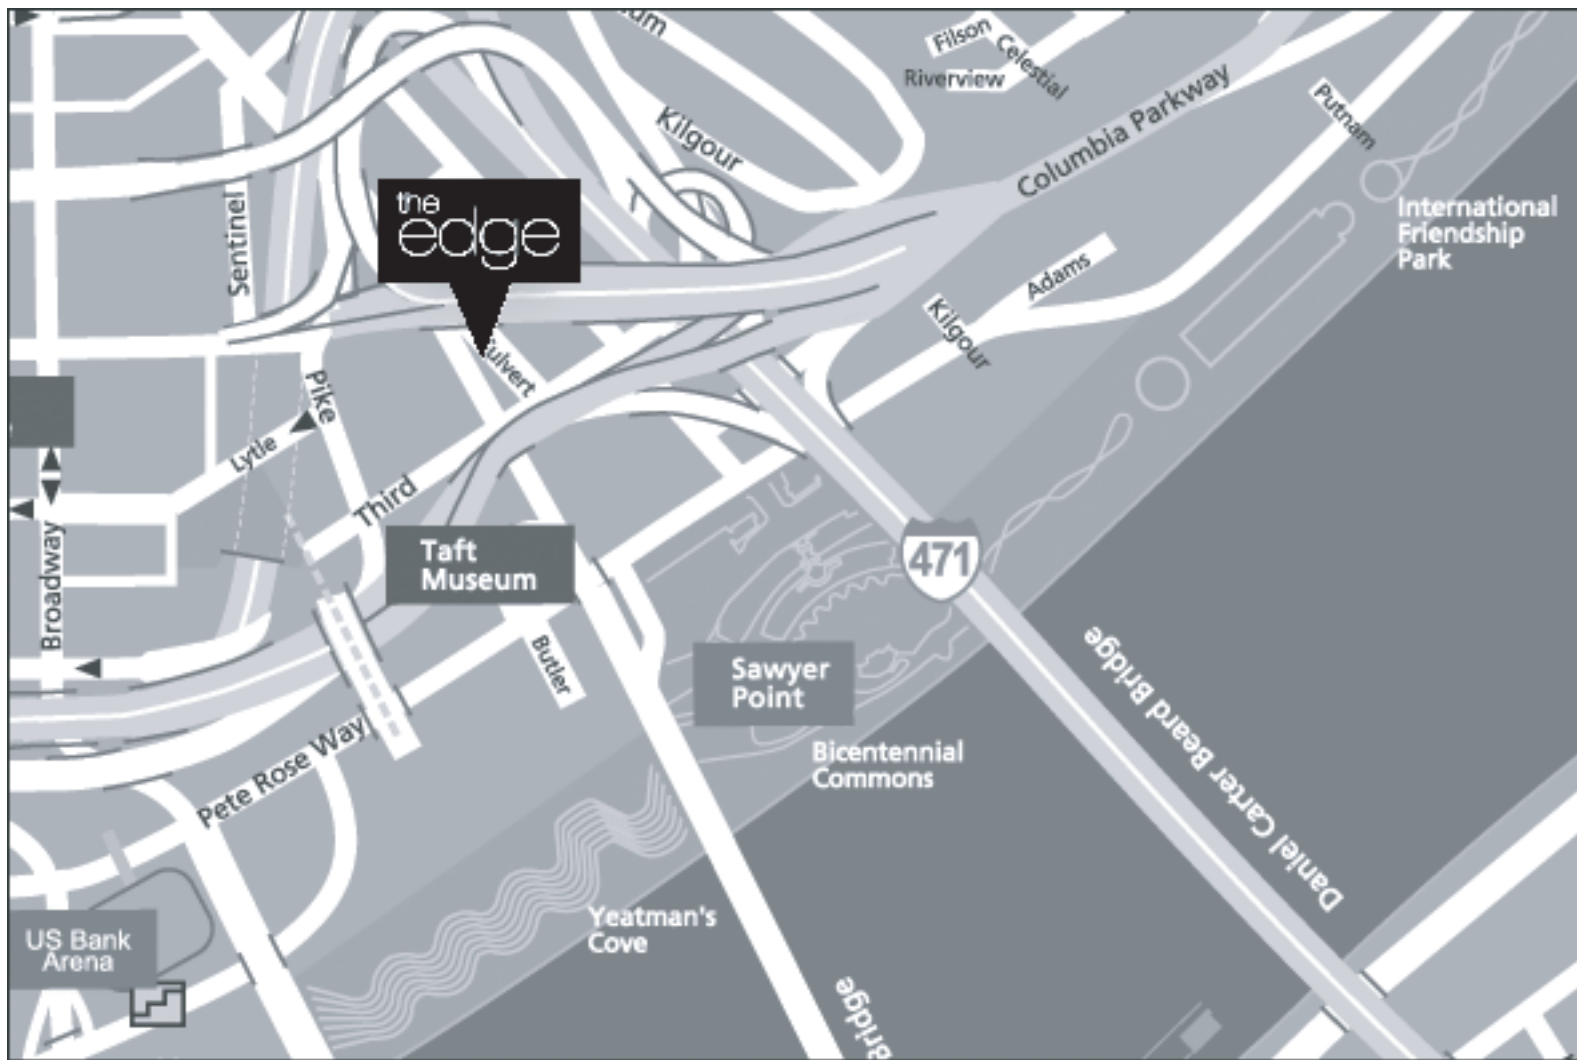

the edge

471 Northbound from the South:

Right lane exit 6th street to Left on Sycamore to Left on 5th street to Right on Pike street to far left lane straight ahead past Taft Museum to Left on East 3rd to left on Culvert @ 310 on the left.